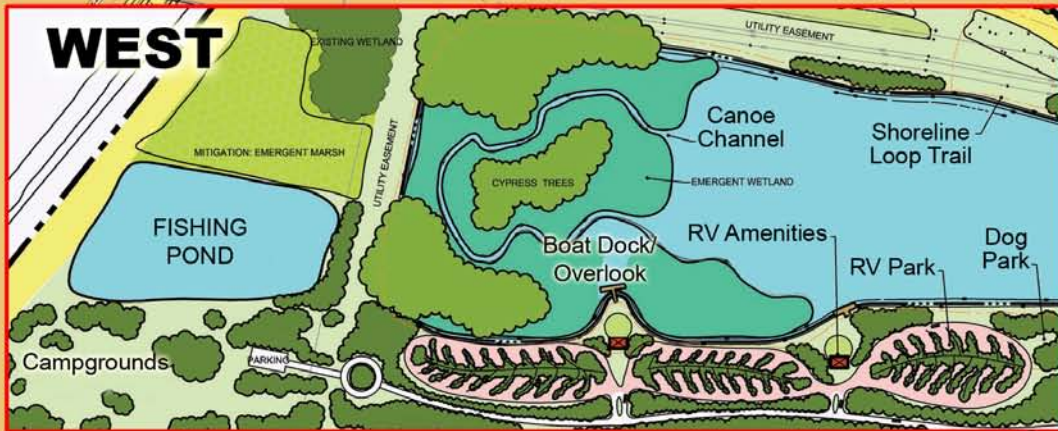

# LAKESIDE 370 PARK

## CONCEPTUAL PLAN

300-acre  
getaway  
off Hwy 370  
north of I-70

### Park Features

- Fishing
- Hiking/biking
- RV camping
- Family/corporate picnic spots
- Boating/canoeing (no motors)
- Campgrounds
- Demonstration wetland meadow
- Beach/archery/dog parks/more