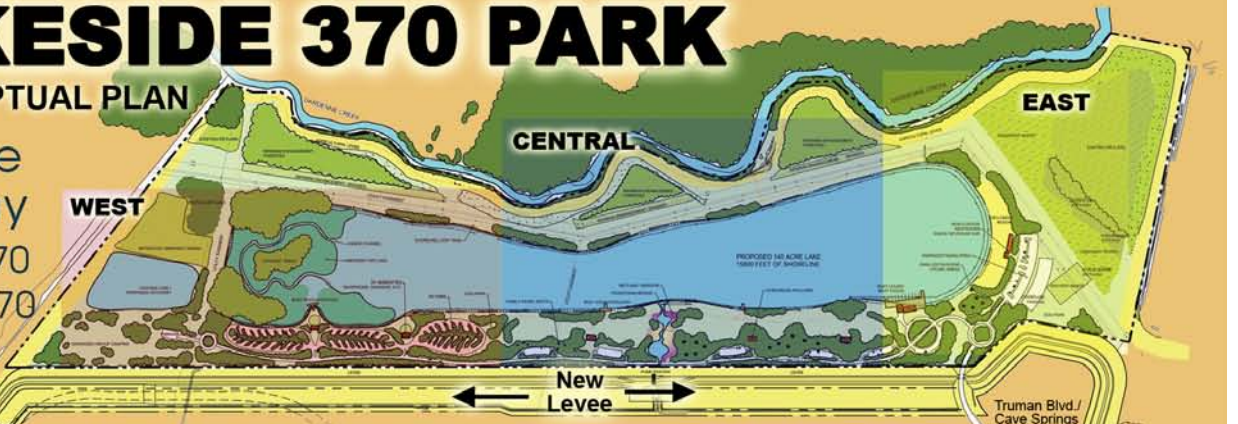

# LAKESIDE 370 PARK

## CONCEPTUAL PLAN

300-acre  
getaway  
off Hwy 370  
north of I-70

### Park Features

- Fishing
- Hiking/biking
- RV camping
- Family/corporate picnic spots
- Boating/canoeing (no motors)
- Campgrounds
- Demonstration wetland meadow
- Beach/archery/dog parks/more